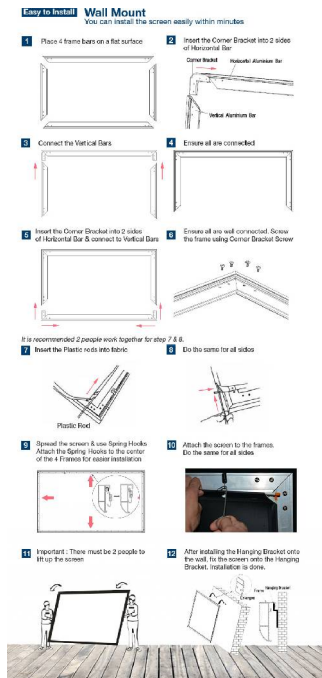

Fixed Frame

Fixed Frame has unparalleled flatness when compared to most screens making it an ideal choice for ultra/short throw projectors. It's 4K fabric enhances image contrast for places with ambient lighting.

Specifications

4K PVC White			Ultra Short (SBSP)			Ultra Pet crystal fabric (CBSP)		
Model	View Area (m)	View Area (inch)	Model	View Area (m)	View Area (inch)	Model	View Area (m)	View Area (inch)
Fix72	1m6 x 0.9m	63x35	Fix72T	1m6 x 0.9m	63x35	Fix72U	1m6 x 0.9m	63x35
Fix84	1m86x1m05	73x41	Fix84T	1m86x1m05	73x41	Fix84U	1m86x1m05	73x41
Fix92	2m03 x 1m14	80x45	Fix92T	2m03 x 1m14	80x45	Fix92U	2m03 x 1m14	80x45
Fix100	2m21 x 1m25	87x49	Fix100T	2m21 x 1m25	87x49	Fix100U	2m21 x 1m25	87x49
Fix106	2m35 x 1m32	92x52	Fix106T	2m35 x 1m32	92x52	Fix106U	2m35 x 1m32	92x52
Fix120	2m66 x 1m49	105x59	Fix120T	2m66 x 1m49	105x59	Fix120U	2m66 x 1m49	105x59
Fix133	2m94x1m66	116x65	Fix133T	2m94x1m66	116x65	Fix133U	2m94x1m66	116x65
Fix150	3m32 x 1m87	131x74	Fix150T	3m32 x 1m87	131x74	Fix150U	3m32 x 1m87	131x74
Fix180	3m98x2m24	15x88						
Fix200	4m43 x 2m49	174x98						
Fix250	5m53 x 3m11	218x123						
Fix300	6m64x3m74	261x147						

Fixed Frame