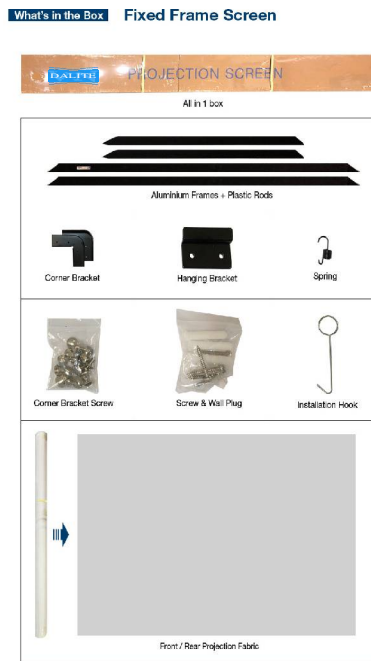

Fixed Frame

Fixed Frame has unparalleled flatness when compared to most screens making it an ideal choice for ultra/short throw projectors. It's 4K fabric enhances image contrast for places with ambient lighting.

Specifications

4K PVC White			Ultra Short (SBSP)			Ultra Pet crystal fabric (CBSP)		
Model	View Area (m)	View Area (inch)	Model	View Area (m)	View Area (inch)	Model	View Area (m)	View Area (inch)
Fix72	1m6 x 0.9m	63x35	Fix72T	1m6 x 0.9m	63x35	Fix72U	1m6 x 0.9m	63x35
Fix84	1m86x1m05	73x41	Fix84T	1m86x1m05	73x41	Fix84U	1m86x1m05	73x41
Fix92	2m03 x 1m14	80x45	Fix92T	2m03 x 1m14	80x45	Fix92U	2m03 x 1m14	80x45
Fix100	2m21 x 1m25	87x49	Fix100T	2m21 x 1m25	87x49	Fix100U	2m21 x 1m25	87x49
Fix106	2m35 x 1m32	92x52	Fix106T	2m35 x 1m32	92x52	Fix106U	2m35 x 1m32	92x52
Fix120	2m66 x 1m49	105x59	Fix120T	2m66 x 1m49	105x59	Fix120U	2m66 x 1m49	105x59
Fix133	2m94x1m66	116x65	Fix133T	2m94x1m66	116x65	Fix133U	2m94x1m66	116x65
Fix150	3m32 x 1m87	131x74	Fix150T	3m32 x 1m87	131x74	Fix150U	3m32 x 1m87	131x74
Fix180	3m98x2m24	15x88						
Fix200	4m43 x 2m49	174x98						
Fix250	5m53 x 3m11	218x123						
Fix300	6m64x3m74	261x147						